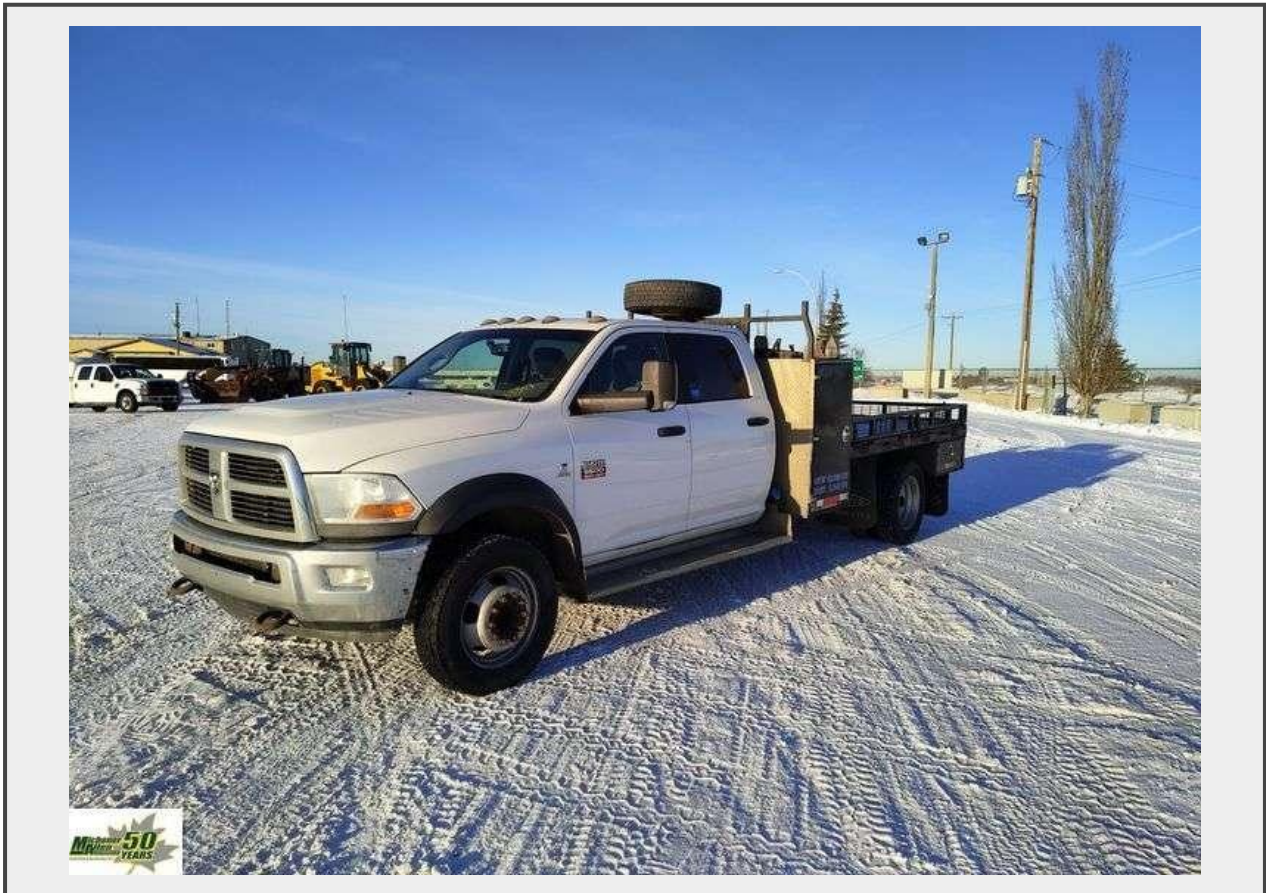

Sale Name: February 2nd, 3rd & 4th, 2023 - Unreserved Equipment, Trucks, Trailers, Light Vehicles & RV Auction

LOT A26E - 2012 Ram 5500 4X4 S/A Deck Truck

VIN 3C7WDNFL3CG207868

Year 2012

Make Ram

Model 5500 4X4

Engine Cummins 6.7L I6 320-325hp 650-750ft. lbs.

Transmission Automatic

Axle Count S/A

Truck Type Deck Truck

Rear Axle DRW

Odometer 292745

Odo Type KM

Color White

Declaration Engine Light On

Comments Deck 94x9

Location Edmonton - Michener Allen

Auction Schedule Day 1

Description

[CARFAX REPORT CLICK HERE](#)

Vin 3C7WDNFL3CG207868
Year 2012
Make Ram
Model 5500 4X4
Engine Cummins 6.7L I6 320-325hp 650-750ft. lbs.
Transmission Automatic
Rear Axle DRW
Odometer 292745 KM
Color White
Declaration Engine Light On
Comments Deck 94x9
Location Edmonton - Michener Allen
Quantity: 1